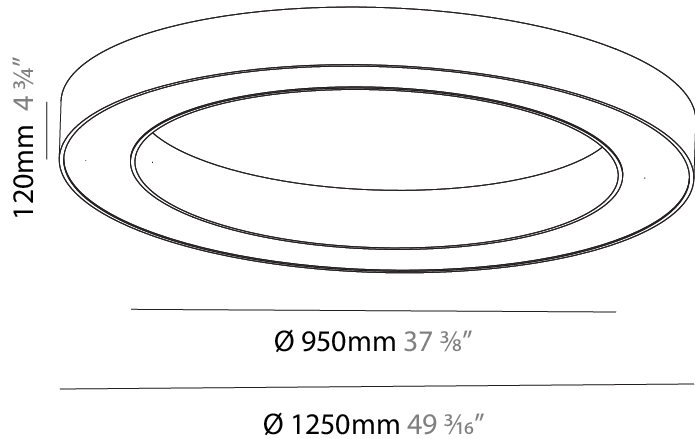

1. To build a product code in our configurator select the specify button on the base model # product page
2. To build a manual product code on this datasheet choose from the options listed below in blue font and add the suffix to the base model #

GENERAL

Series: Glorious
Subseries: Glorious
Brand: Prolight
Division: Architectural
Mounting Type: Surface
Mounting Location: Ceiling
Subcategory: Ambient

PHYSICAL

Shape: Round
Diameter (mm): 1250
Diameter (in): 49 ³/₁₆
Height (mm): 120
Height (in): 4 ³/₄
Light Distribution: Direct
Weight (kg): 12.465
Weight (lbs): 27.42
Diffuser: PMMA - Opal or Micro-Prism
Fixture Finish: SSR / BKV / CWI / CRY / HAB / LAG / UFT / ITA / RUA / RUR / MIC / FTG / MYG / TWT / LOD / PUS / FRO / FUP / KIA / POP / BLS / SPG / MEY / GOH / GUM / CHC / COM / ABZ / JAG / OBR / MOS / ROR
Fixture Material: Aluminum

ELECTRICAL

Lamp Type: LED (Zhaga Standard)
Input Wattage (W): 60
Total Output Wattage (W): 48 / 38.4 (3500K)
Dimming: Non-Dimming / Phase Dimming (120Vac only) / 0-10V Dimming
Driver Included: Yes
Driver Location: Integrated
Driver Type: Constant Current - 120 / 277Vac
Driver Class: Class 2
Input Voltage (V): 120 - 277
Constant Current (mA): 350 / 1200 (3500K)

LED

Color Temperature (°K): 3000 / 3500 / 4000
Max. Delivered Lumen (lm): 5540 / 5733 / 5850
CRI: >80 CRI
Efficiency (%): 65
Lamp Life (hrs): 50000

OPTICAL

RATINGS AND CERTIFICATIONS

Certified By: Certified for North American Standards
IP rating: IP20