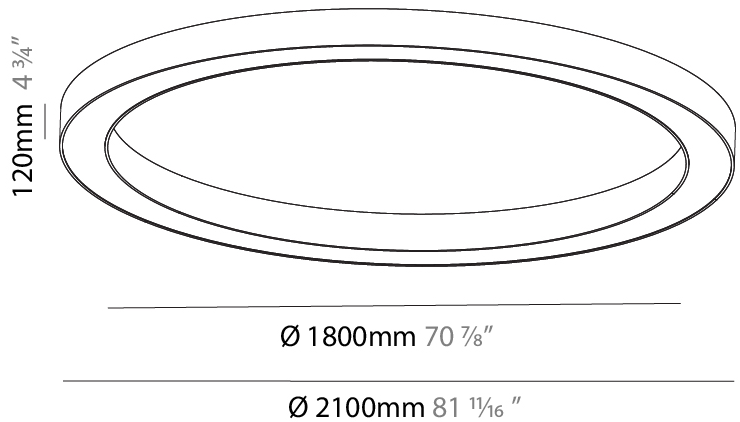

1. To build a product code in our configurator select the specify button on the base model # product page
2. To build a manual product code on this datasheet choose from the options listed below in blue font and add the suffix to the base model #

GENERAL

Series: Glorious
Subseries: Glorious
Brand: Prolight
Division: Architectural
Mounting Type: Surface
Mounting Location: Ceiling
Subcategory: Ambient

PHYSICAL

Shape: Round
Diameter (mm): 2100
Diameter (in): 82 11/16
Height (mm): 120
Height (in): 4 3/4
Light Distribution: Direct
Weight (kg): 25.133
Weight (lbs): 55.29
Diffuser: PMMA - Opal
Fixture Finish: SSR / BKV / CWI / CRY / HAB / LAG / UFT / ITA / RUA / RUR / MIC / FTG / MYG / TWT / LOD / PUS / FRO / FUP / KIA / POP / BLS / SPG / MEY / GOH / GUM / CHC / COM / ABZ / JAG / OBR / MOS / ROR
Fixture Material: Aluminum

ELECTRICAL

Lamp Type: LED (Zhaga Standard)
Input Wattage (W): 101
Total Output Wattage (W): 84 / 67.2 (3500K)
Dimming: Non-Dimming / Phase Dimming (120Vac only) / 0-10V Dimming
Driver Included: Yes
Driver Location: Integrated
Driver Type: Constant Current - 120 / 277Vac
Driver Class: Class 2
Input Voltage (V): 120 - 277
Constant Current (mA): 350 / 700 (3500K)

LED

Color Temperature (°K): 3000 / 3500 / 4000
Max. Delivered Lumen (lm): 9690 / 10035 / 10240
CRI: >80 CRI
Efficiency (%): 65
Lamp Life (hrs): 50000

OPTICAL

RATINGS AND CERTIFICATIONS

Certified By: Certified for North American Standards
IP rating: IP20